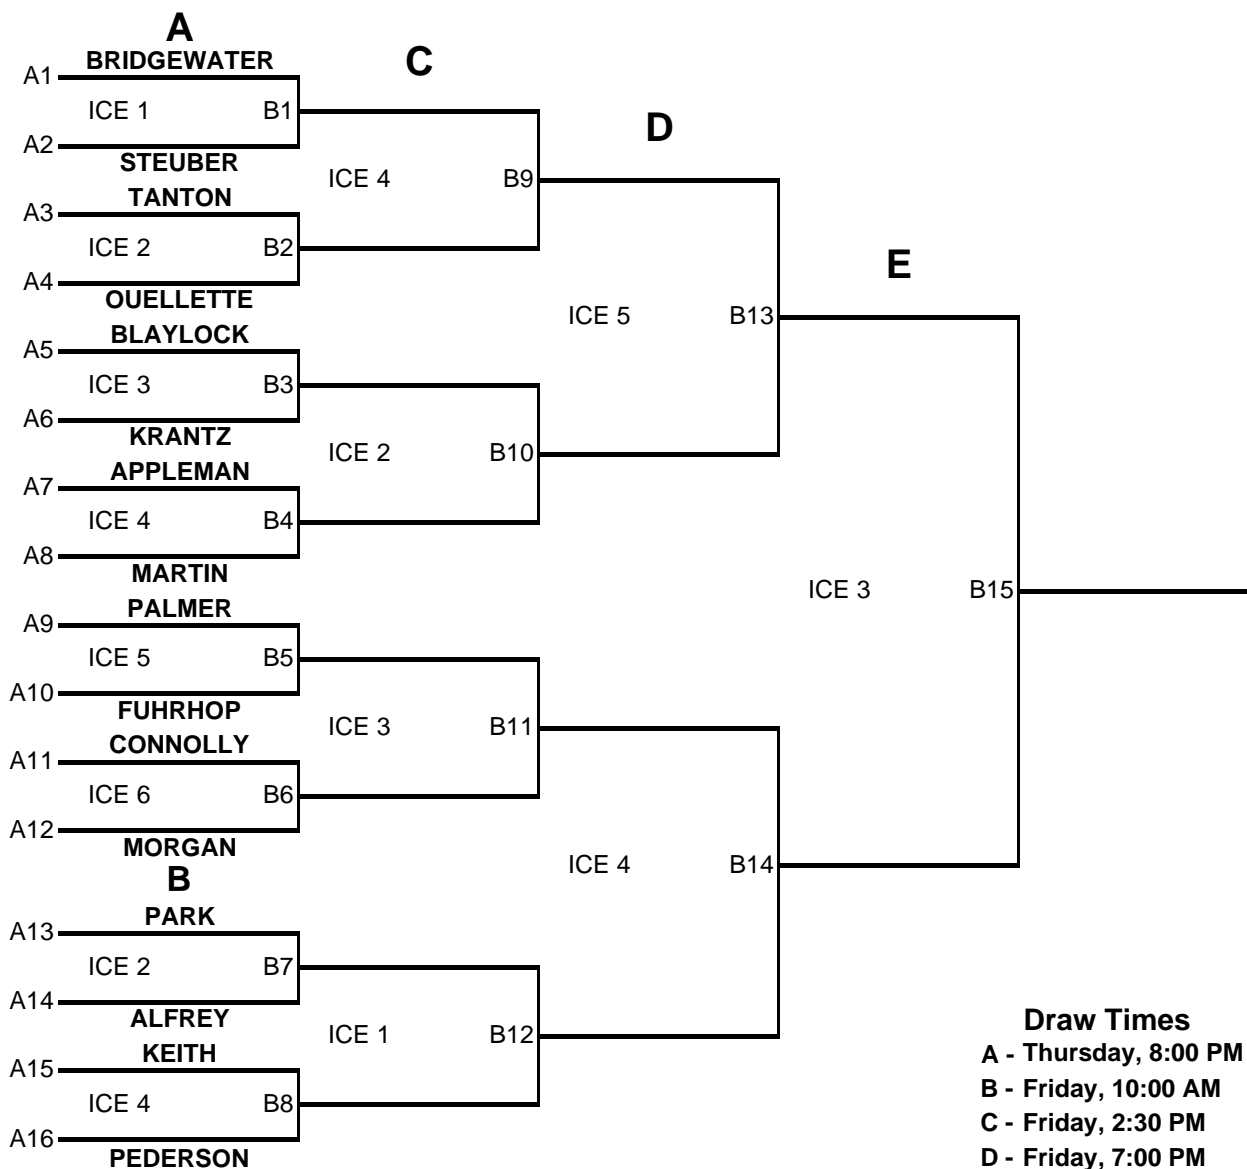

INVESTORS GROUP CUP NORTHERN MIXED PLAYDOWN

A EVENT

**INVESTORS GROUP CUP
NORTHERN MIXED PLAYDOWN**

B EVENT

**INVESTORS GROUP CUP
NORTHERN MIXED PLAYDOWN**

C EVENT